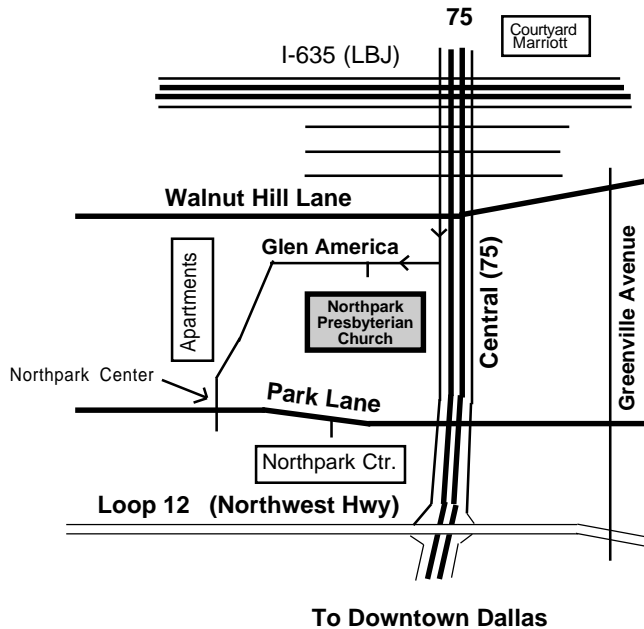

Uncle Calvin's is a smoke and alcohol-free venue.
 Delicious coffees, teas, juices, snacks & desserts are available.

Take the Central Exp. service Rd. south from Walnut Hill Lane to Glen America, or take Northpark Exit 3 north from Park Lane