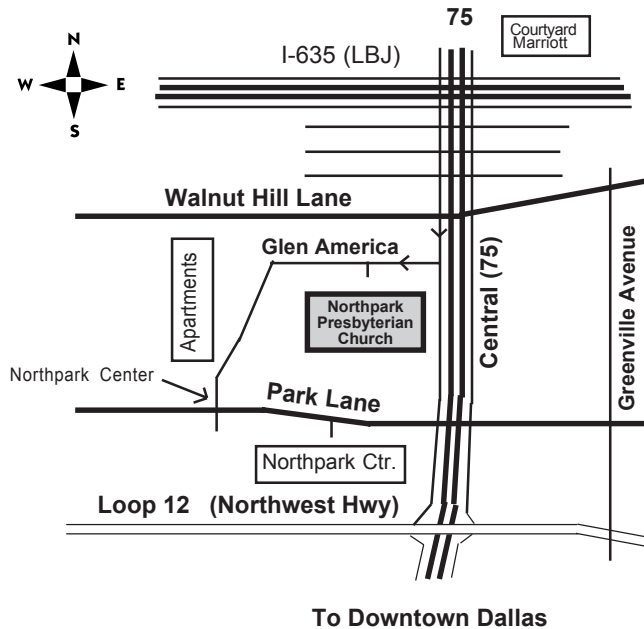

Uncle Calvin's Coffeehouse

"Fine Acoustic Music for 25 Years"

Uncle Calvin's is located at:
Northpark Presbyterian Church
9555 N. Central Expressway
Dallas, TX 75231-5001
Web page: www.unclecalvins.org
Phone: 214-363-0044

Doors open at 7:30 PM, Shows begin at 8:00 PM

General admission - no table reservations - advance tickets available

Admission is $12, except as noted by ($A/D) (Advance/Door)
Children and Teens are admitted for half adult price

Uncle Calvin's is a smoke and alcohol-free venue.
Delicious coffees, teas, juices, snacks & desserts are available.

Take the Central Exp. service Rd. south from Walnut Hill Lane to Glen America, or take Northpark Exit 3 north from Park Lane

Calvin's Quick Calendar Summer, 2007

Date	Main Act	Opener/Notes
JUL 06	($15/$18) WOODY GUTHRIE FESTIVAL PREVIEW	
JUL 13	CLOSED FOR WOODY GUTHRIE FESTIVAL	
JUL 20	DON CONOSCENTI	Jud Caswell
JUL 27	CLOSED	
AUG 03	($15) CADILLAC SKY	KC Clifford
AUG 10	CLOSED	
AUG 17	JOSH ALAN	Johann Wagner
AUG 24	CLOSED	
AUG 31	Closed for Kerrville Wine & Music Festival	
SEP 07	($12/$15) KAREN MAL - - KIM MILLER	
SEP 14	JED MARUM	Barb Ryman
SEP 21	($12/$15) WISHING CHAIR, JIM BIZER & JAN KRIST	
SEP 28	RUTHIE FOSTER	Lenore

Artists to be featured this autumn include:

OCT 05	CLOSED
OCT 12	CLOSED
OCT 19	($15/$18) DAVID OLNEY AMY SPEACE
OCT 26	($12/$15) ERIC HANSEN
25th Anniversary Shows in Nov (prices on web site)	
NOV 02	LU MITCHELL, EMILIE ARONSON, BILL NASH, JULIE MCCLAIN
NOV 09	STEVE GILLETTE & CINDY MANGSEN, ALBERT & GAGE, PIERCE PETTIS, TOM KIMMEL
NOV 16	TERRY HENDRIX, BROOKS WILLIAMS, HANS THEESSINK
NOV 23	CLOSED
NOV 30	RAY WYLLIE HUBBARD SARA HICKMAN CARRIE NEWCOMER TRACY GRAMMER

Notes from Uncle Calvin's:

We will be taking short vacations through the Summer, so check our schedule before you do a Friday night routine and find our doors closed. Part of the reason for the closings is low seasonal attendance, so it's even more important that you come out when we are open.

We appreciate your on line ticket orders so much that the first 30 tickets sold on line will each come with an "Early Entry" pass that will get you the prime seats before doors open to the rest of the audience. Plan to be here for each of our 25th Anniversary shows in November!

Uncle Calvin's Coffeehouse

A non-profit volunteer organization sponsored by:

Northpark Presbyterian Church
9555 N. Central Expressway
Dallas, Texas 75231-5001

Schedule / Newsletter

Summer, 2007